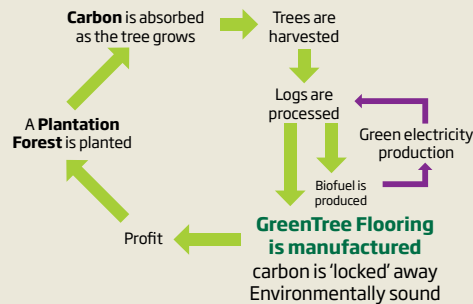

BioFuel

Wasted generated from the production of GreenTree Flooring is then used as a Biofuel in a local co-generation plant. This waste results in a carbon neutral substitute for fossil fuel energy.