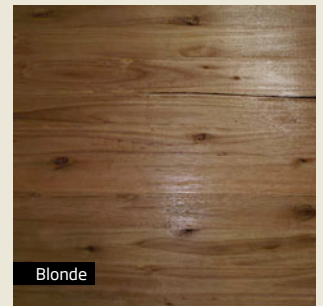

BioFuel

Wasted generated from the production of GreenTree Flooring is then used as a Biofuel in a local co-generation plant. This waste results in a carbon neutral substitute for fossil fuel energy.