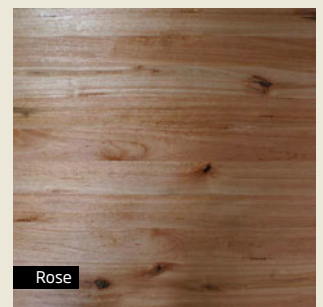

GreenTree Flooring Product Table

Product	Size	Description
Ultra10 SOLID HARDWOOD FLOORING	86mm x 10mm	A good, economic use of the timber ensuring maximum usage of the resource.
FOURTEEN SECRET NAILING WIDE BOARD APPLICATIONS	83mm x 14mm 130mm x 14mm 180mm x 14mm	For secret nailing wide board applications over a solid subfloor.
Traditional 19mm	80mm x 19mm 130mm x 19mm	For installation over traditional Bearers and Joists.