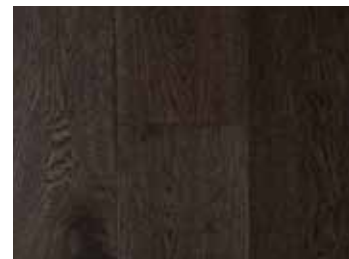

Ebony

THE DETAILS AND THE BEAUTY

The unique specifications of Prestige Oak Flooring make it ideal throughout the home with the exception of wet areas such as bathrooms, WC's & laundries. Available in beautiful décors to compliment any interiors, with exceptional durability.

- Fine Engineered Timber in Real French Oak.
- Easy care and maintenance, allergy free.
- 7 layers of UV-cured wear resistant Premium German Klumpp Polyurethane Finish.
- Superior Ultra Matt Distressed Finish, timeless look.
- Variation in specific colours will include: gum veins, black streaking, tiger marks, knots and colour toning. This is the natural beauty of the French Oak's character.
- VOC Emissions : $\leq E1$, 0.02 mg/m. Below World Health Organisation Level.
- 100% FSC Certified (responsible management of the world's forests, environmentally friendly).
- 'CE' label is the manufacturer's declaration that the product meets the European conformity code.
- Warranty: Lifetime Structural Warranty and 25 years domestic Finish Warranty.