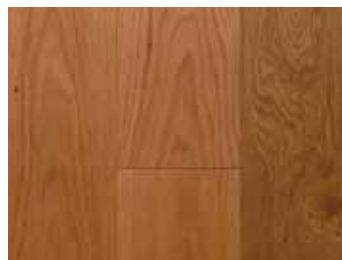

15MM RANGE

This timeless French Oak has an authentic appeal to compliment any interior with its exceptional and contemporary décors. Multi-layer backing for stability ensures this quality oak flooring is as durable as it gets. Sharing unrivalled beauty and character of traditional European Oak flooring, it is the preferred choice by leading architects and designers. Available in 190mm W x 1900mm L, 4mm wear layer.

Espresso

THE DETAILS AND THE BEAUTY

The unique specifications of Prestige Oak Flooring make it ideal throughout the home with the exception of wet areas such as bathrooms, WC's & laundries. Available in beautiful décors to compliment any interiors, with exceptional durability.

- Fine Engineered Timber in Real French Oak.
- Easy care and maintenance, allergy free.
- 7 layers of UV-cured wear resistant Premium German Klumpp Polyurethane Finish.
- Superior Ultra Matt Distressed Finish, timeless look.
- Variation in specific colours will include: gum veins, black streaking, tiger marks, knots and colour toning. This is the natural beauty of the French Oak's character.
- VOC Emissions : $\leq E1$, 0.02 mg/m. Below World Health Organisation Level.
- 100% FSC Certified (responsible management of the world's forests, environmentally friendly).
- 'CE' label is the manufacturer's declaration that the product meets the European conformity code.
- Warranty: Lifetime Structural Warranty and 25 years domestic Finish Warranty.